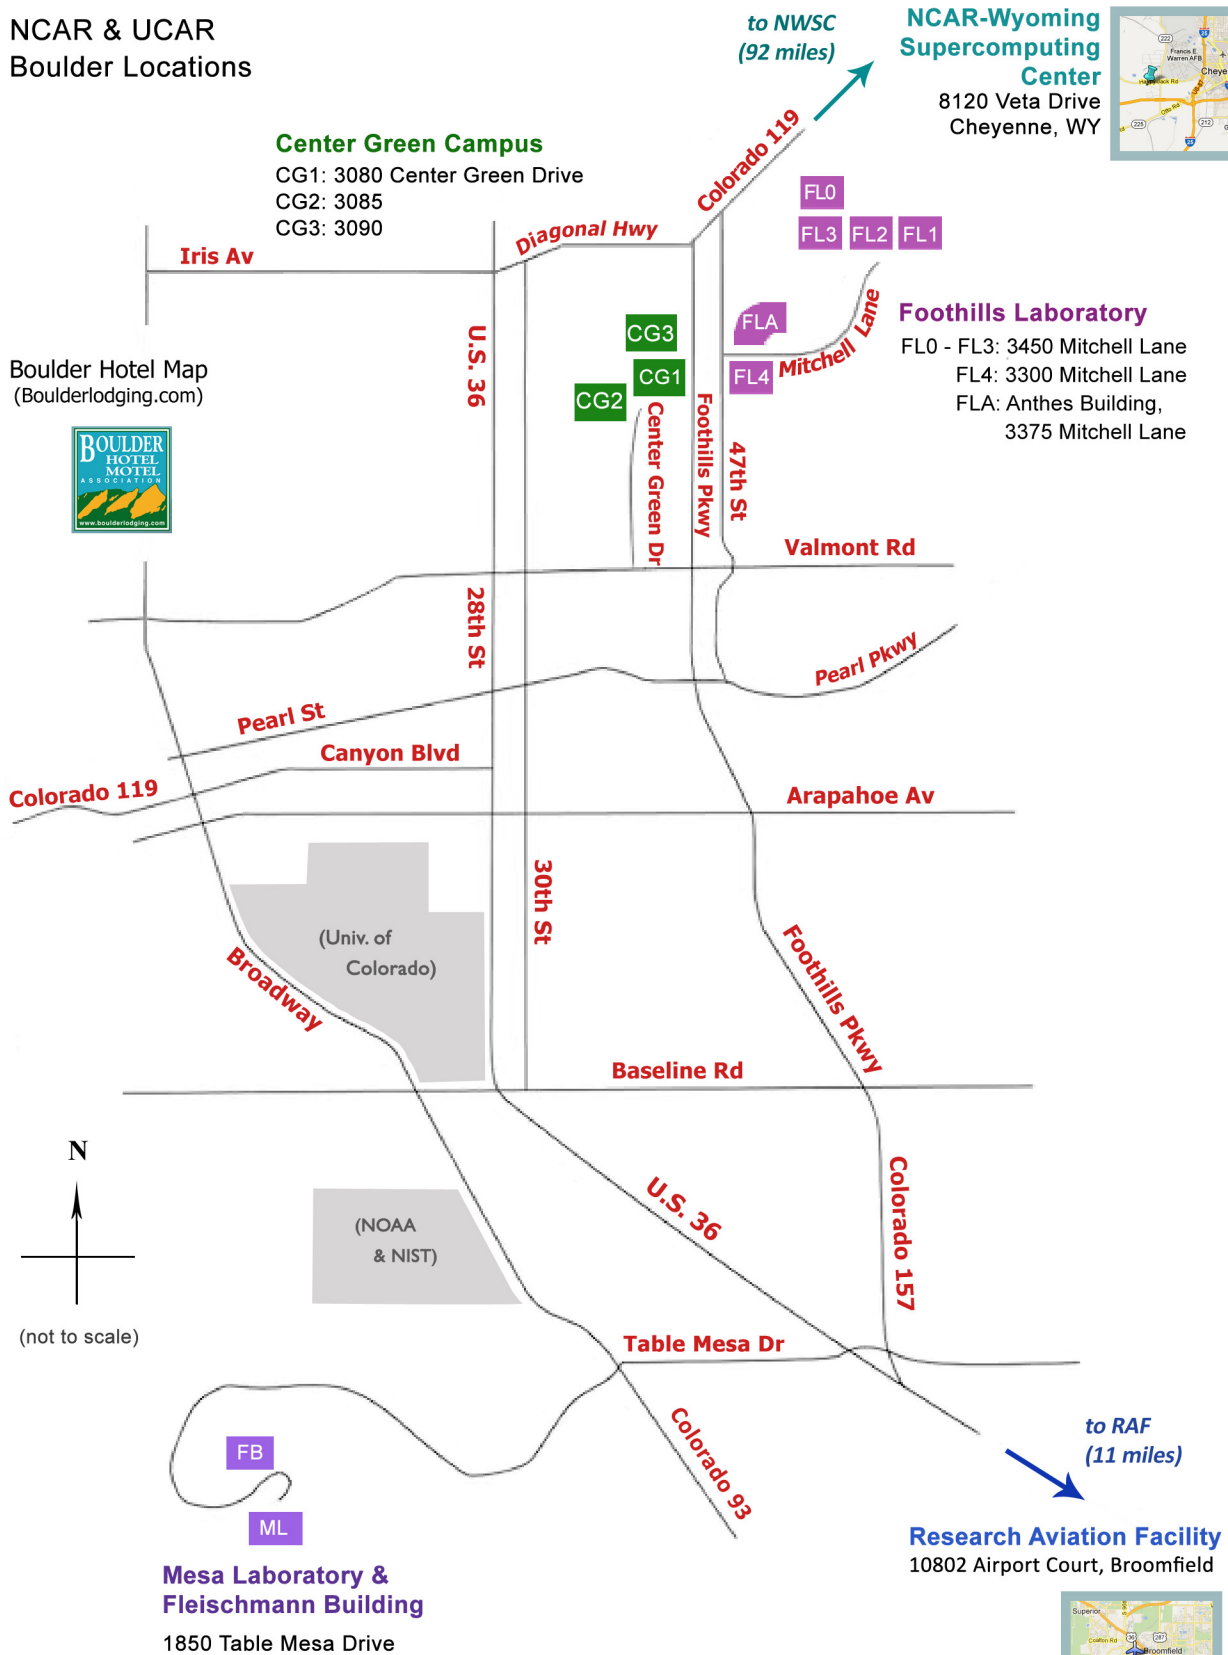

**NCAR & UCAR
Boulder Locations**

Center Green Campus

CG1: 3080 Center Green Drive
CG2: 3085
CG3: 3090

**NCAR-Wyoming
Supercomputing
Center**

8120 Veta Drive
Cheyenne, WY

Boulder Hotel Map
(Boulderlodging.com)

to NWSC
(92 miles)

Foothills Laboratory

FL0 - FL3: 3450 Mitchell Lane
FL4: 3300 Mitchell Lane
FLA: Anthes Building,
3375 Mitchell Lane

(not to scale)

**Mesa Laboratory &
Fleischmann Building**

1850 Table Mesa Drive

Research Aviation Facility

10802 Airport Court, Broomfield